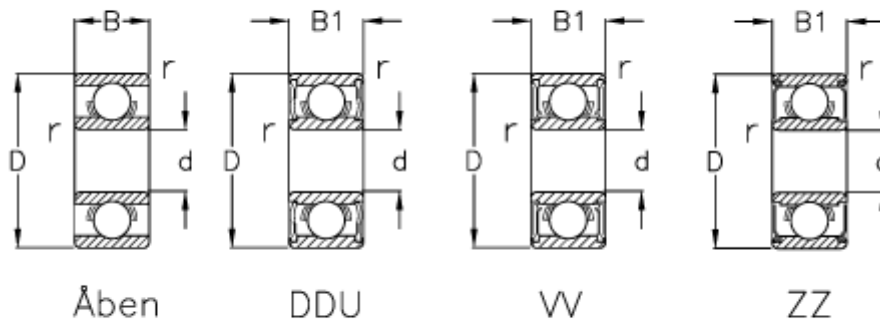

Data Sheet

Article number: 570408006004

Description: NSK Bearing 698 ZZ shielded
d=8 D=19 B=6 pack of 10 pcs

Measures

B	= 6	Max rpm ZZ-WW = 36000
B1	= 6	r min = 0.3
d	= 8	Type = 698
D	= 19	
Load Cor (N)	= 910	
Load Cr (N)	= 2240	
Max rpm DD	= 28000	
Max rpm open	= 43000	